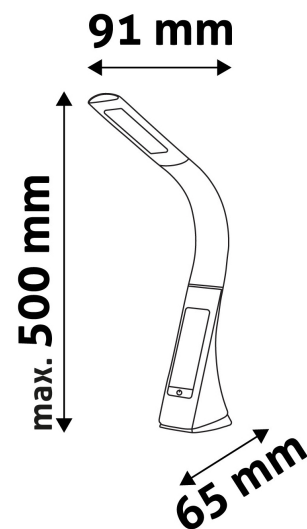

PRODUCT OUTLINE