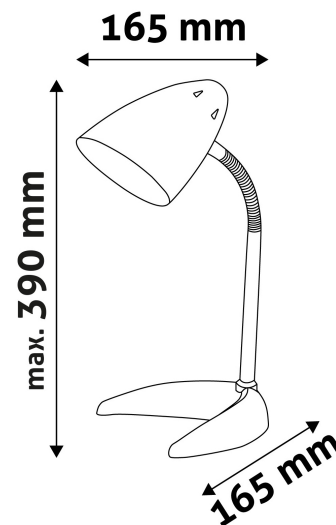

Date of issue: 2025-01-15

Page: 2/3

**PRODUCT SIZE**

Width: 165mm  
 Height: 370mm  
 Depth: 165mm

**CARDBOARD BOX**

EAN: 5999097907482  
 Packaging: 1/b 12/c 192/p  
 Dimensions: 175mm x 230mm x 175mm  
 Net weight: 714g  
 Gross weight: 855g

**CARTON**

EAN: 5999097907499  
 Packaging: 1/b 12/c 192/p  
 Dimensions: 545mm x 365mm x 480mm  
 Net weight: 8.568kg  
 Gross weight: 10.26kg

**PALLET EXAMPLE**

Height:  
 Width: 120cm (std Euro pallet)  
 Depth: 80cm (std Euro pallet)  
 Cartons per pallet: 16carton/pallet  
 Cartons per row: 4pcs  
 Net weight: 137.088kg  
 Gross weight: 164.16kg

**PRODUCT PICTURE**

**PRODUCT OUTLINE**