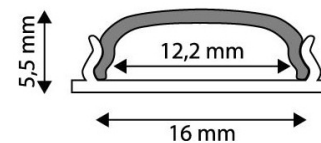

PRODUCT OUTLINE