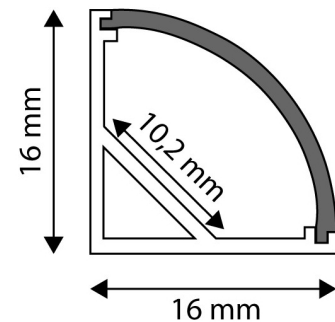

Date of issue: 2025-01-15

Page: 2/3

PRODUCT SIZE

Width: 21.9mm
 Height: 5mm
 Depth: 2 000mm

PRODUCT PICTURE

CARDBOARD BOX

EAN: 5999097910963
 Packaging: (2/bl)
 Dimensions: 20mm x 2 020mm x 5mm
 Net weight: 184g
 Gross weight: 210g

PRODUCT OUTLINE

CARTON

EAN: 5999097910970
 Packaging: (2/bl)
 Dimensions: 2 070mm x 200mm x 160mm
 Net weight: 0.184kg
 Gross weight: 0.21kg

PALLET EXAMPLE

Height:
 Width: 120cm (std Euro pallet)
 Mepth: 80cm (std Euro pallet)
 Cartons per pallet: 1carton/pallet
 Cartons per row:
 Net weight: 0.184kg
 Gross weight: 0.21kg