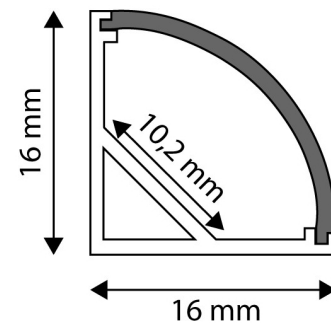

Date of issue: 2025-01-15
Page: 2/3

PRODUCT SIZE

Width: 21.9mm
 Height: 5mm
 Depth: 1 000mm

PRODUCT PICTURE

CARDBOARD BOX

EAN: 5999562289945
 Packaging: 1/b
 Dimensions: 20mm x 1 020mm x 5mm
 Net weight: 184g
 Gross weight: 210g

PRODUCT OUTLINE

CARTON

EAN: 5999562289952
 Packaging: 1/b
 Dimensions: 1 070mm x 190mm x 170mm
 Net weight: 0.184kg
 Gross weight: 0.21kg

PALLET EXAMPLE

Height:
 Width: 120cm (std Euro pallet)
 Mepth: 80cm (std Euro pallet)
 Cartons per pallet: 1carton/pallet
 Cartons per row:
 Net weight: 0.184kg
 Gross weight: 0.21kg