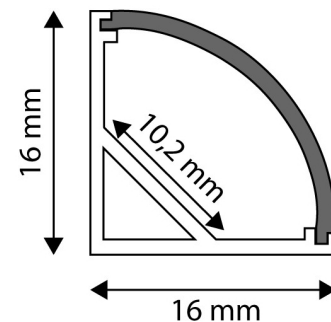

Date of issue: 2025-01-15
Page: 2/3

PRODUCT SIZE

Width: 21.9mm
 Height: 5mm
 Depth: 2 000mm

PRODUCT PICTURE

CARDBOARD BOX

EAN: 5999097910987
 Packaging: (2/bl)
 Dimensions: 20mm x 2 020mm x 5mm
 Net weight: 184g
 Gross weight: 210g

PRODUCT OUTLINE

CARTON

EAN: 5999097910994
 Packaging: (2/bl)
 Dimensions: 2 070mm x 200mm x 160mm
 Net weight: 0.184kg
 Gross weight: 0.21kg

PALLET EXAMPLE

Height:
 Width: 120cm (std Euro pallet)
 Mepth: 80cm (std Euro pallet)
 Cartons per pallet: 1carton/pallet
 Cartons per row:
 Net weight: 0.184kg
 Gross weight: 0.21kg