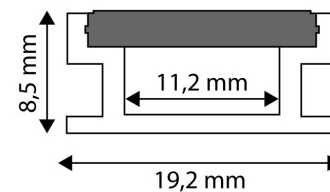

Page: 2/3

PRODUCT SIZE

Width: 19mm
Height: 3mm
Depth: 1 000mm

PRODUCT PICTURE

CARDBOARD BOX

EAN: 5999097910789
Packaging: 1/b
Dimensions: 3mm x 1 020mm x 20mm
Net weight: 86g
Gross weight: 97g

PRODUCT OUTLINE

CARTON

EAN: 5999097910796
Packaging: 1/b
Dimensions: 1 070mm x 200mm x 160mm
Net weight: 0.086kg
Gross weight: 0.097kg

PALLET EXAMPLE

Height:
Width: 120cm (std Euro pallet)
Mept: 80cm (std Euro pallet)
Cartons per pallet: 1carton/pallet
Cartons per row:
Net weight: 0.086kg
Gross weight: 0.097kg