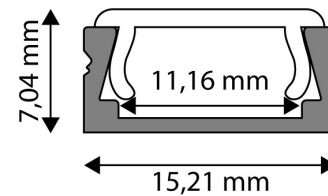

Page: 2/3

PRODUCT SIZE

Width: 15.21mm
Height: 7.04mm
Depth: 2 000mm

PRODUCT PICTURE

CARDBOARD BOX

EAN: 5999097910383
Packaging: (2/bl)
Dimensions: 15.21mm x 2 020mm x 7mm
Net weight: 184g
Gross weight: 210g

PRODUCT OUTLINE

CARTON

EAN: 5999097910390
Packaging: (2/bl)
Dimensions: 2 070mm x 200mm x 160mm
Net weight: 0.184kg
Gross weight: 0.21kg

PALLET EXAMPLE

Height:
Width: 120cm (std Euro pallet)
Mepth: 80cm (std Euro pallet)
Cartons per pallet: 1carton/pallet
Cartons per row:
Net weight: 0.184kg
Gross weight: 0.21kg