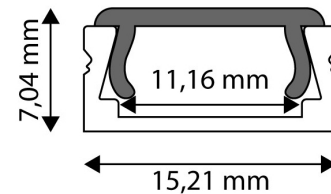

Date of issue: 2024-10-03

Page: 2/3

**PRODUCT SIZE**

Width: 15.2mm  
 Height: 5.22mm  
 Depth: 1 000mm

**PRODUCT PICTURE**

**CARDBOARD BOX**

EAN: 5999562289907  
 Packaging: 1/b  
 Dimensions: 16mm x 1 020mm x 5.5mm  
 Net weight: 184g  
 Gross weight: 210g

**PRODUCT OUTLINE**

**CARTON**

EAN: 5999562289914  
 Packaging: 1/b  
 Dimensions: 1 070mm x 190mm x 170mm  
 Net weight: 0.184kg  
 Gross weight: 0.21kg

**PALLET EXAMPLE**

Height:  
 Width: 120cm (std Euro pallet)  
 Mepth: 80cm (std Euro pallet)  
 Cartons per pallet: 1carton/pallet  
 Cartons per row:  
 Net weight: 0.184kg  
 Gross weight: 0.21kg