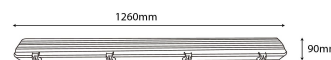

PRODUCT OUTLINE