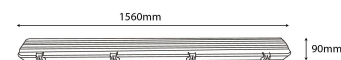

PRODUCT OUTLINE