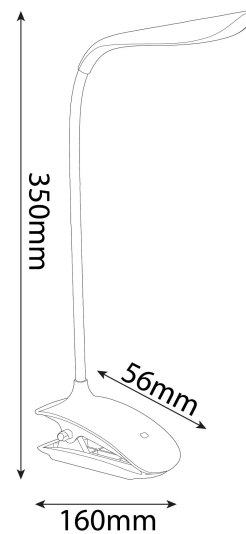

### TECHNICAL DETAILS

**Wattage:** 1.5W  
**Voltage:** 220-240V  
**Built-in battery:** Yes  
**Beam angle:** 170°  
**Dimmability:** Yes  
**Lumen output:** 120lm  
**Color temperature:** 6 400K  
**Lifetime:** 30 000h  
**Energy class:**  
**Type of LED:** SMD2835  
**Number of LEDs:**  
**CRI:** >70  
**IP standard:** IP20

**QR code:**  
**Date of issue:** 2024-10-03  
**Page:** 2/3

**PRODUCT SIZE**

Width: 56mm  
 Height: 350mm  
 Depth: 160mm

**CARDBOARD BOX**

EAN: 5999097933108  
 Packaging: 1/b 60/c 720/p  
 Dimensions: 221mm x 121mm x 61mm  
 Net weight: 177g  
 Gross weight: 238g

**CARTON**

EAN: 5999097933115  
 Packaging: 1/b 60/c 720/p  
 Dimensions: 630mm x 380mm x 475mm  
 Net weight: 10.62kg  
 Gross weight: 14.28kg

**PALLET EXAMPLE**

Height: 120cm (std Euro pallet)  
 Width: 120cm (std Euro pallet)  
 Depth: 80cm (std Euro pallet)  
 Cartons per pallet: 12carton/pallet  
 Cartons per row:  
 Net weight: 127.44kg  
 Gross weight: 171.36kg

**PRODUCT PICTURE**

**PRODUCT OUTLINE**