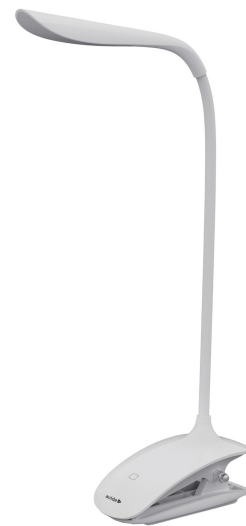

Avide LED Desk Lamp Clip White 1.5W

Product code: ABLDL-CLIP-1.5W
Brand link: avidelighting.com/qr/ABLDL-CLIP-1.5W
ID: AB-190518
Company name: Bramcke Hungary Kft.
Company address: Kishatár utca 17., 4031 Debrecen

QR code:
Date of issue: 2024-10-03
Page: 2/3

PRODUCT SIZE

Width: 56mm
Height: 350mm
Depth: 160mm

CARDBOARD BOX

EAN: 5999097933108
Packaging: 1/b 60/c 720/p
Dimensions: 221mm x 121mm x 61mm
Net weight: 177g
Gross weight: 238g

CARTON

EAN: 5999097933115
Packaging: 1/b 60/c 720/p
Dimensions: 630mm x 380mm x 475mm
Net weight: 10.62kg
Gross weight: 14.28kg

PALLET EXAMPLE

Height: 120cm (std Euro pallet)
Width: 120cm (std Euro pallet)
Depth: 80cm (std Euro pallet)
Cartons per pallet: 12carton/pallet
Cartons per row:
Net weight: 127.44kg
Gross weight: 171.36kg

PRODUCT PICTURE