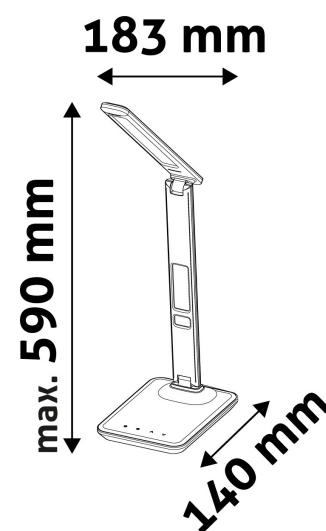

### TECHNICAL DETAILS

**Wattage:** 6W  
**Voltage:** 220-240V  
**Built-in battery:** No  
**Beam angle:** 170°  
**Dimmability:** Yes  
**Lumen output:** 360lm  
**Color temperature:**  
**Lifetime:** 30 000h  
**Energy class:** G  
**Type of LED:** SMD2835  
**Number of LEDs:** 36pcs  
**CRI:** 80  
**IP standard:** IP20

Date of issue: 2024-10-03

Page: 2/3

**PRODUCT SIZE**

Width: 183mm  
 Height: 590mm  
 Depth:

**CARDBOARD BOX**

EAN: 5999097909400  
 Packaging: 1/b 12/c 288/p  
 Dimensions: 171mm x 390mm x 60mm  
 Net weight: 822g  
 Gross weight: 1 069g

**CARTON**

EAN: 5999097909417  
 Packaging: 1/b 12/c 288/p  
 Dimensions: 410mm x 370mm x 385mm  
 Net weight: 9.864kg  
 Gross weight: 12.828kg

**PALLET EXAMPLE**

Height:  
 Width: 120cm (std Euro pallet)  
 Depth: 80cm (std Euro pallet)  
 Cartons per pallet: 24carton/pallet  
 Cartons per row: 6pcs  
 Net weight: 236.736kg  
 Gross weight: 307.872kg

**PRODUCT PICTURE**

**PRODUCT OUTLINE**