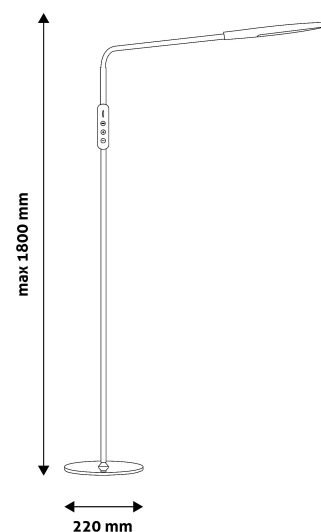

PRODUCT OUTLINE