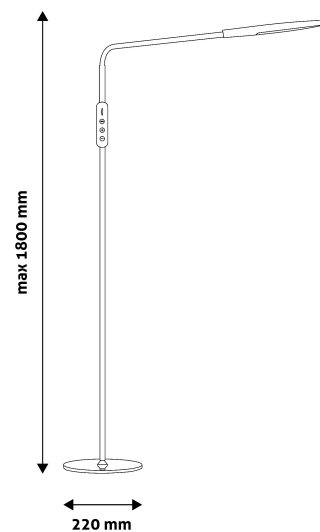

PRODUCT OUTLINE