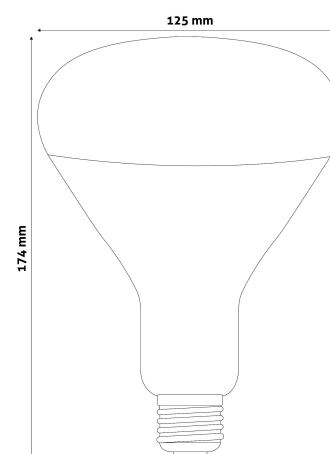

PRODUCT OUTLINE