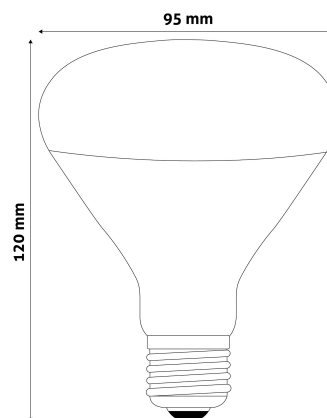

PRODUCT OUTLINE