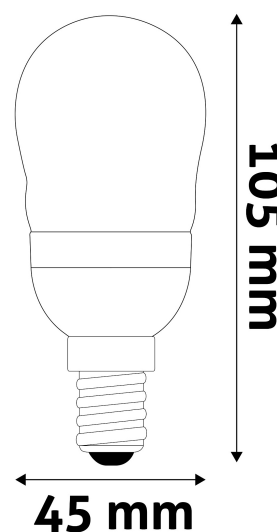

Wattage: 6W
Voltage: 220-240V
Beam angle: 160°
Dimmability: No
Lumen output: 530lm
Color temperature: 2 700K
Lifetime: 25 000h
Energy class: F
CRI: 80
IP standard: IP20

BOX PICTURE

Avide LED Globe Mini B45 6W E14 EW 2700K

PRODUCT SIZE

Diameter: 45mm
 Height: 105mm

CARDBOARD BOX

EAN: 5999097919065
 Packaging: 1/b 100/c 4800/p
 Dimensions: 46mm x 46mm x 112mm
 Net weight: 20g
 Gross weight: 28g

CARTON

EAN: 5999097919072
 Packaging: 1/b 100/c 4800/p
 Dimensions: 495mm x 245mm x 245mm
 Net weight: 2kg
 Gross weight: 2.8kg

PALLET EXAMPLE

Height:
 Width: 120cm (std Euro pallet)
 Depth: 80cm (std Euro pallet)
 Cartons per pallet: 48carton/pallet
 Cartons per row:
 Net weight: 96kg
 Gross weight: 134.4kg

PRODUCT PICTURE

PRODUCT OUTLINE