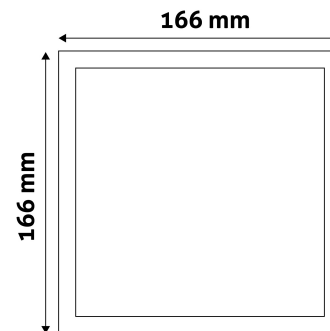

PRODUCT OUTLINE