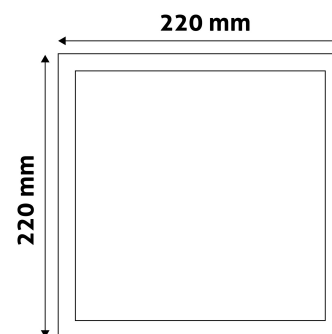

PRODUCT OUTLINE