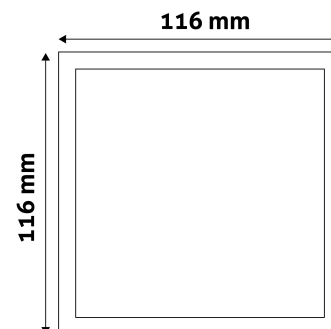

PRODUCT OUTLINE