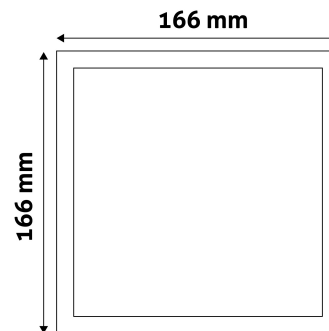

PRODUCT SIZE

Width: 166mm
 Height: 166mm
 Cut out size: 151mm

CARDBOARD BOX

EAN: 5999562288887
 Packaging: 1/b 40/c 1080/p
 Dimensions: 180mm x 35mm x 210mm
 Net weight: 255g
 Gross weight: 292.5g

CARTON

EAN: 5999562288894
 Packaging: 1/b 40/c 1080/p
 Dimensions: 385mm x 380mm x 450mm
 Net weight: 10.2kg
 Gross weight: 11.7kg

PALLET EXAMPLE

Height:
 Width: 120cm (std Euro pallet)
 Mepth: 80cm (std Euro pallet)
 Cartons per pallet: 27carton/pallet
 Cartons per row:
 Net weight: 275.4kg
 Gross weight: 315.9kg

PRODUCT PICTURE

PRODUCT OUTLINE