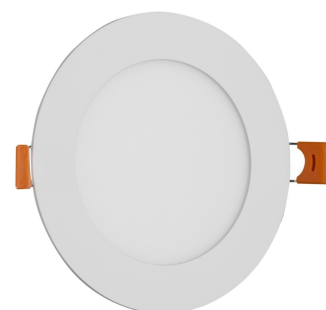

Avide LED Ceiling Lamp Recessed Panel Round ALU 6W WW 3000K

Product code: ACRPWW-R-6W-ALU
Brand link: avidelighting.com/qr/ACRPWW-R-6W-ALU
ID: AB-190518
Company name: Bramcke Hungary Kft.
Company address: Kishatár utca 17., 4031 Debrecen

Date of issue: 2024-10-03
Page: 2/3

PRODUCT SIZE

Diameter: 120mm
Height:
Cut out size: 105mm

CARDBOARD BOX

EAN: 5999097912301
Packaging: 1/b 50/c 1350/p
Dimensions: 125mm x 37mm x 173mm
Net weight: 138g
Gross weight: 148g

CARTON

EAN: 5999097912318
Packaging: 1/b 50/c 1350/p
Dimensions: 645mm x 220mm x 370mm
Net weight: 6.9kg
Gross weight: 7.4kg

PALLET EXAMPLE

Height:
Width: 120cm (std Euro pallet)
Mepth: 80cm (std Euro pallet)
Cartons per pallet: 27carton/pallet
Cartons per row:
Net weight: 186.3kg
Gross weight: 199.8kg

PRODUCT PICTURE