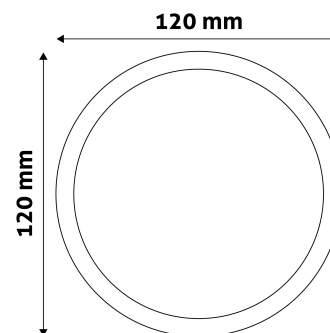

PRODUCT SIZE

Diameter: 120mm
 Height:
 Cut out size: 105mm

CARDBOARD BOX

EAN: 5999097912301
 Packaging: 1/b 50/c 1350/p
 Dimensions: 125mm x 37mm x 173mm
 Net weight: 138g
 Gross weight: 148g

CARTON

EAN: 5999097912318
 Packaging: 1/b 50/c 1350/p
 Dimensions: 645mm x 220mm x 370mm
 Net weight: 6.9kg
 Gross weight: 7.4kg

PALLET EXAMPLE

Height:
 Width: 120cm (std Euro pallet)
 Mepth: 80cm (std Euro pallet)
 Cartons per pallet: 27carton/pallet
 Cartons per row:
 Net weight: 186.3kg
 Gross weight: 199.8kg

PRODUCT PICTURE

PRODUCT OUTLINE