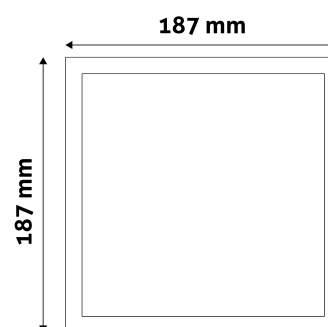

PRODUCT OUTLINE