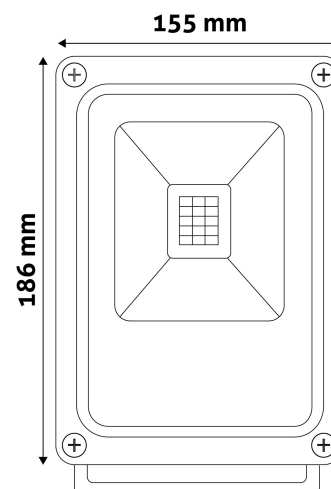

PRODUCT OUTLINE