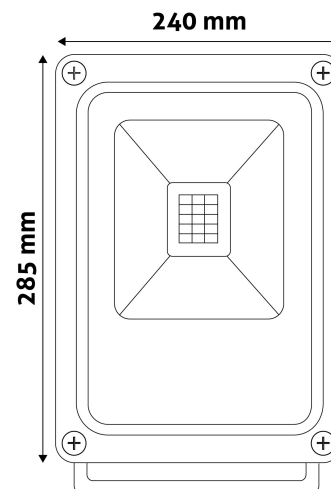

PRODUCT OUTLINE