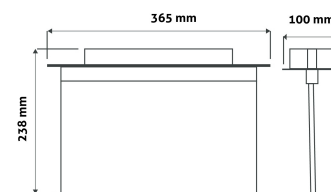

Avide Exit Light ALU recessed with horizontal sign IP20

Product code: AEXITL-IP20-RE
Brand link:
ID: AB-190518
Company name: Bramcke Hungary Kft.
Company address: Kishatár utca 17., 4031 Debrecen

QR code:
Date of issue: 2025-01-15

Page: 2/3

PRODUCT SIZE

Width: 365mm
Height: 100mm
Depth: 238mm

PRODUCT PICTURE

PRODUCT OUTLINE

CARDBOARD BOX

EAN: 5999097951768
Packaging: 1/b 6/c 180/p
Dimensions:
Net weight: 416g
Gross weight: 485g

CARTON

EAN: 5999097951775
Packaging: 1/b 6/c 180/p
Dimensions:
Net weight: 2.496kg
Gross weight: 2.91kg

PALLET EXAMPLE

Height:
Width: 120cm (std Euro pallet)
Meprh: 80cm (std Euro pallet)
Cartons per pallet: 30carton/pallet
Cartons per row:
Net weight: 74.88kg
Gross weight: 87.3kg