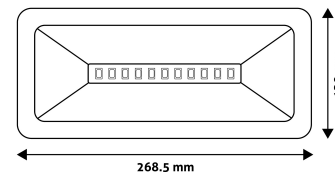

PRODUCT OUTLINE