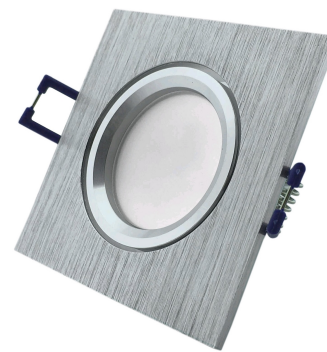

Avide GU10 Frame Square Alu

Product code:	ABGU10F-ALU-S
Brand link:	avidelighting.com/qr/ABGU10F-ALU-S
ID:	AB-190518
Company name:	Bramcke Hungary Kft.
Company address:	Kisatár utca 17., 4031 Debrecen

QR code:

TECHNICAL DETAILS

Wattage:	
Voltage range:	220-240V
Inner diameter:	55mm
Cut out size:	68mm
Swivel:	No
IP standard:	IP20

BOX PICTURE

Avide GU10 Frame Square Alu

Product code: ABGU10F-ALU-S
Brand link: avidelighting.com/qr/ABGU10F-ALU-S
ID: AB-190518
Company name: Bramcke Hungary Kft.
Company address: Kishatár utca 17., 4031 Debrecen

PRODUCT PICTURE

PRODUCT OUTLINE

Avide GU10 Frame Square Alu

Product code: ABGU10F-ALU-S
Brand link: avidelighting.com/qr/ABGU10F-ALU-S
ID: AB-190518
Company name: Bramcke Hungary Kft.
Company address: Kishatár utca 17., 4031 Debrecen