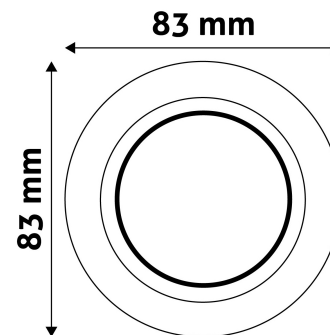

PRODUCT OUTLINE