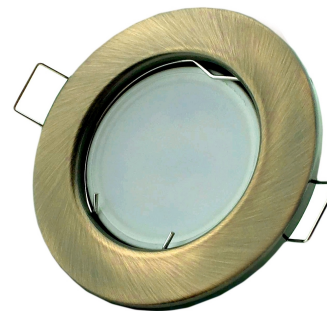

Avide GU10 Frame Round Copper

Product code:	ABGU10F-N-CO
Brand link:	avidelighting.com/qr/ABGU10F-N-CO
ID:	AB-190518
Company name:	Bramcke Hungary Kft.
Company address:	Kishatár utca 17., 4031 Debrecen

QR code:

Date of issue: 2025-01-15

Page: 2/3

PRODUCT SIZE

Diameter:	
Height:	31mm

CARDBOARD BOX

EAN:	5999097911380
Packaging:	
Dimensions:	83mm x 83mm x 35mm
Net weight:	41.4g
Gross weight:	57.9g

CARTON

EAN:	5999097911397
Packaging:	1/b 100/c 3200/p
Dimensions:	435mm x 210mm x 350mm
Net weight:	4.14kg
Gross weight:	5.79kg

PALLET EXAMPLE

Height:	
Width:	120cm (std Euro pallet)
Depth:	80cm (std Euro pallet)
Cartons per pallet:	32carton/pallet
Cartons per row:	
Net weight:	132.48kg
Gross weight:	185.28kg

PRODUCT PICTURE