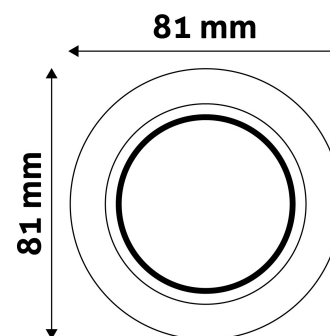

PRODUCT OUTLINE