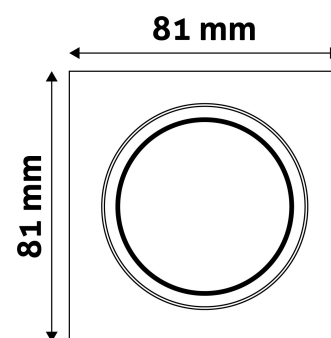

PRODUCT OUTLINE