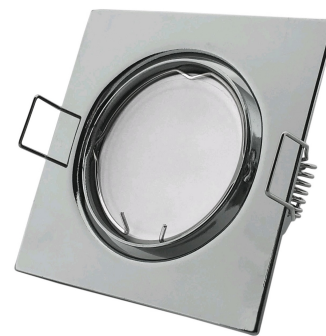

Avide GU10 Frame Square Swivel Chrome

Product code: ABGU10F-SS-CH
Brand link: avidelighting.com/qr/ABGU10F-SS-CH
ID: AB-190518
Company name: Bramcke Hungary Kft.
Company address: Kishatár utca 17., 4031 Debrecen

Date of issue: 2025-01-15

Page: 2/3

PRODUCT SIZE

Width: 81mm
Height: 26mm

CARDBOARD BOX

EAN: 5999097911762
Packaging: 1/b 100/c 3000/p
Dimensions: 85mm x 105mm x 37mm
Net weight: 103.5g
Gross weight: 120g

CARTON

EAN: 5999097911793
Packaging: 1/b 100/c 3000/p
Dimensions: 545mm x 220mm x 360mm
Net weight: 10.35kg
Gross weight: 12kg

PALLET EXAMPLE

Height:
Width: 120cm (std Euro pallet)
Depth: 80cm (std Euro pallet)
Cartons per pallet: 30carton/pallet
Cartons per row:
Net weight: 310.5kg
Gross weight: 360kg

PRODUCT PICTURE