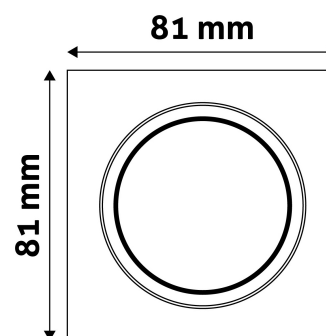

PRODUCT OUTLINE