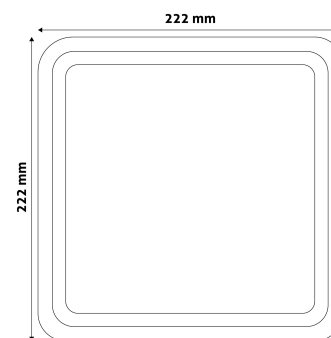

PRODUCT OUTLINE