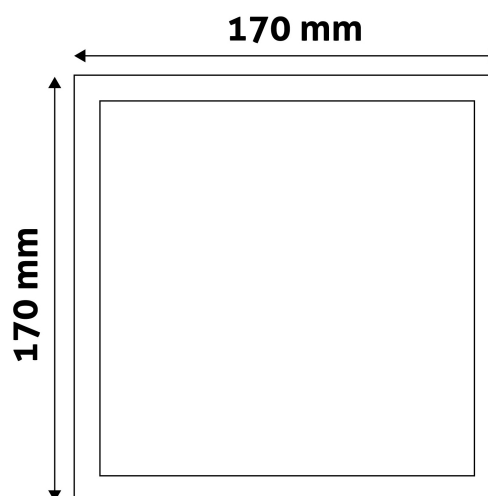

PRODUCT SIZE

Width: 170mm
 Height: 31.5mm

CARDBOARD BOX

EAN: 5999562282021
 Packaging: 1/b 40/c 1440/p
 Dimensions: 173mm x 37mm x 173mm
 Net weight: 255g
 Gross weight: 292.5g

CARTON

EAN: 5999562282038
 Packaging: 1/b 40/c 1440/p
 Dimensions: 885mm x 220mm x 193mm
 Net weight: 10.2kg
 Gross weight: 11.7kg

PALLET EXAMPLE

Height:
 Width: 120cm (std Euro pallet)
 Depth: 80cm (std Euro pallet)
 Cartons per pallet: 36carton/pallet
 Cartons per row:
 Net weight: 367.2kg
 Gross weight: 421.2kg

PRODUCT PICTURE

PRODUCT OUTLINE