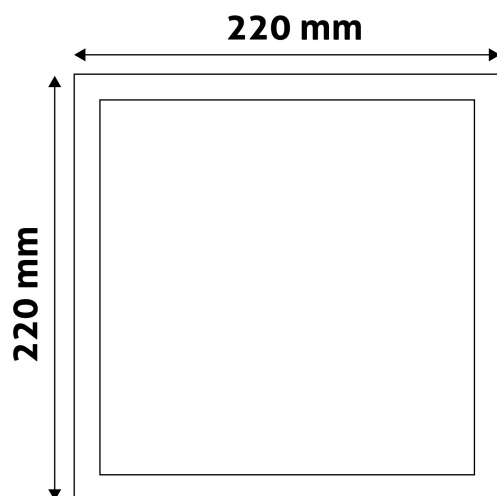

Wattage:	18W
Voltage:	220-240V
Beam angle:	120°
Dimmability:	No
Lumen output:	1 490lm
Color temperature:	
Lifetime:	25 000h
Energy class:	
Type of LED:	SMD
CRI:	80
IP standard:	IP20

BOX PICTURE

Avide LED Ceiling Lamp Surface Mounted Square ALU 18W CW 6400K

Page: 2/3

PRODUCT SIZE

Width:	220mm
Height:	31.5mm

CARDBOARD BOX

EAN:	5999562282267
Packaging:	1/b 30/c 480/p
Dimensions:	220mm x 39mm x 225mm
Net weight:	370g
Gross weight:	431g

CARTON

EAN:	5999562282274
Packaging:	1/b 30/c 480/p
Dimensions:	690mm x 420mm x 250mm
Net weight:	11.1kg
Gross weight:	12.93kg

PALLET EXAMPLE

Height:	
Width:	120cm (std Euro pallet)
Depth:	80cm (std Euro pallet)
Cartons per pallet:	16carton/pallet
Cartons per row:	
Net weight:	177.6kg
Gross weight:	206.88kg

PRODUCT PICTURE

PRODUCT OUTLINE