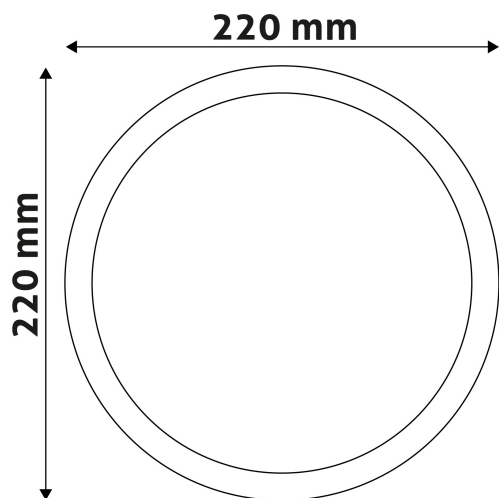

PRODUCT OUTLINE