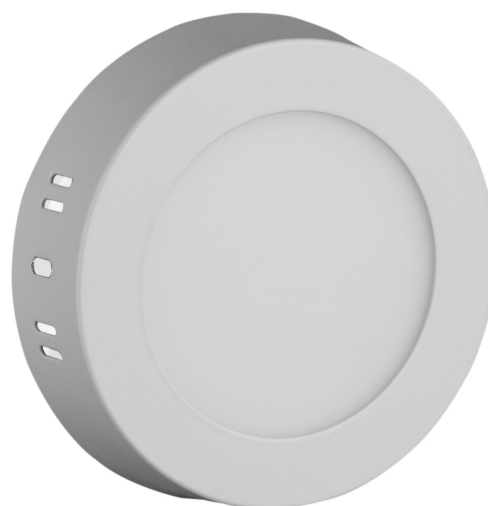

Avide LED Ceiling Lamp Surface Mounted Round ALU 6W NW 4000K

Product code: ACSMNW-R-6W-ALU
Brand link: avidelighting.com/qr/ACSMNW-R-6W-ALU
ID: AB-190518
Company name: Bramcke Hungary Kft.
Company address: Kishatár utca 17., 4031 Debrecen

Date of issue: 2024-10-03
Page: 2/3

PRODUCT SIZE

Diameter: 120mm
Height: 31.5mm

CARDBOARD BOX

EAN: 5999097912042
Packaging: 1/b 50/c 1600/p
Dimensions: 125mm x 39mm x 125mm
Net weight: 138g
Gross weight: 148g

CARTON

EAN: 5999097912059
Packaging: 1/b 50/c 1600/p
Dimensions: 645mm x 220mm x 270mm
Net weight: 6.9kg
Gross weight: 7.4kg

PALLET EXAMPLE

Height:
Width: 120cm (std Euro pallet)
Mepth: 80cm (std Euro pallet)
Cartons per pallet: 32carton/pallet
Cartons per row:
Net weight: 220.8kg
Gross weight: 236.8kg

PRODUCT PICTURE