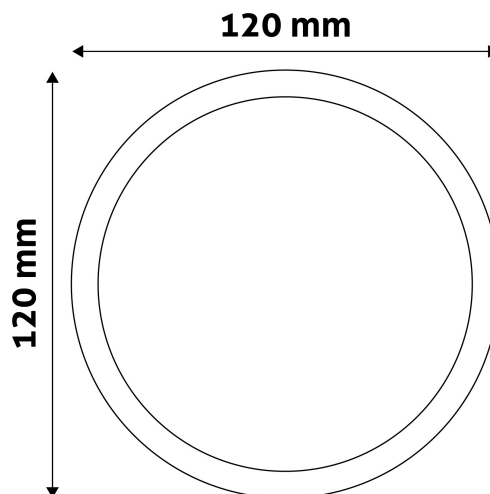

PRODUCT SIZE

Diameter: 120mm
 Height: 31.5mm

CARDBOARD BOX

EAN: 5999097912042
 Packaging: 1/b 50/c 1600/p
 Dimensions: 125mm x 39mm x 125mm
 Net weight: 138g
 Gross weight: 148g

CARTON

EAN: 5999097912059
 Packaging: 1/b 50/c 1600/p
 Dimensions: 645mm x 220mm x 270mm
 Net weight: 6.9kg
 Gross weight: 7.4kg

PALLET EXAMPLE

Height:
 Width: 120cm (std Euro pallet)
 Mepth: 80cm (std Euro pallet)
 Cartons per pallet: 32carton/pallet
 Cartons per row:
 Net weight: 220.8kg
 Gross weight: 236.8kg

PRODUCT PICTURE

PRODUCT OUTLINE