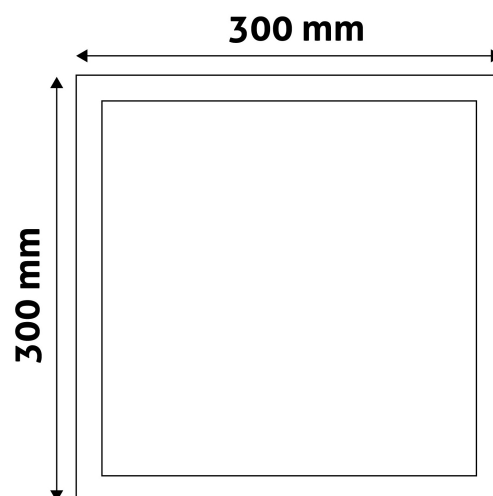

Page: 2/3

PRODUCT SIZE

Width: 297mm
 Height: 31.5mm

CARDBOARD BOX

EAN: 5999097908861
 Packaging: 1/b 20/c 240/p
 Dimensions: 303mm x 303mm x 35mm
 Net weight: 675g
 Gross weight: 795g

CARTON

EAN: 5999097908878
 Packaging: 1/b 20/c 240/p
 Dimensions: 630mm x 420mm x 325mm
 Net weight: 13.5kg
 Gross weight: 15.9kg

PALLET EXAMPLE

Height:
 Width: 120cm (std Euro pallet)
 Depth: 80cm (std Euro pallet)
 Cartons per pallet: 12carton/pallet
 Cartons per row:
 Net weight: 162kg
 Gross weight: 190.8kg

PRODUCT PICTURE

PRODUCT OUTLINE