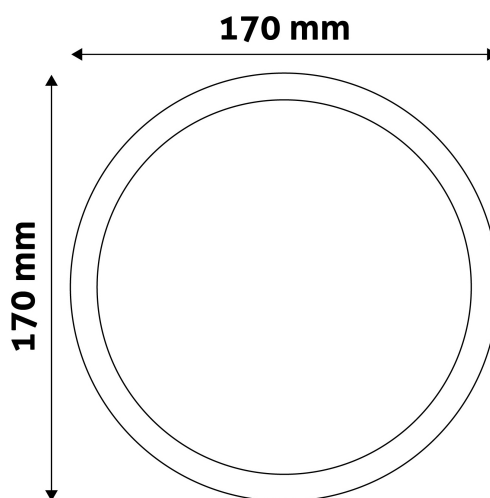

PRODUCT SIZE

Diameter: 170mm
 Height: 31.5mm

CARDBOARD BOX

EAN: 5999562281888
 Packaging: 1/b 40/c 1440/p
 Dimensions: 172mm x 39mm x 172mm
 Net weight: 255g
 Gross weight: 292.5g

CARTON

EAN: 5999562281895
 Packaging: 1/b 40/c 1440/p
 Dimensions: 885mm x 220mm x 193mm
 Net weight: 10.2kg
 Gross weight: 11.7kg

PALLET EXAMPLE

Height:
 Width: 120cm (std Euro pallet)
 Mepth: 80cm (std Euro pallet)
 Cartons per pallet: 36carton/pallet
 Cartons per row:
 Net weight: 367.2kg
 Gross weight: 421.2kg

PRODUCT PICTURE

PRODUCT OUTLINE