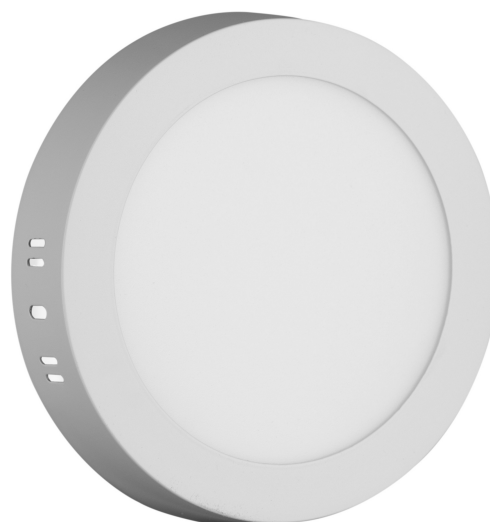

Avide LED Ceiling Lamp Surface Mounted Round ALU 12W WW 3000K

Product code: ACSMWW-R-12W-ALU
Brand link: avidelighting.com/qr/ACSMWW-R-12W-ALU
ID: AB-190518
Company name: Bramcke Hungary Kft.
Company address: Kishatár utca 17., 4031 Debrecen

Date of issue: 2024-10-03
Page: 2/3

PRODUCT SIZE

Diameter: 170mm
Height: 31.5mm

CARDBOARD BOX

EAN: 5999562281888
Packaging: 1/b 40/c 1440/p
Dimensions: 172mm x 39mm x 172mm
Net weight: 255g
Gross weight: 292.5g

CARTON

EAN: 5999562281895
Packaging: 1/b 40/c 1440/p
Dimensions: 885mm x 220mm x 193mm
Net weight: 10.2kg
Gross weight: 11.7kg

PALLET EXAMPLE

Height:
Width: 120cm (std Euro pallet)
Mepth: 80cm (std Euro pallet)
Cartons per pallet: 36carton/pallet
Cartons per row:
Net weight: 367.2kg
Gross weight: 421.2kg

PRODUCT PICTURE