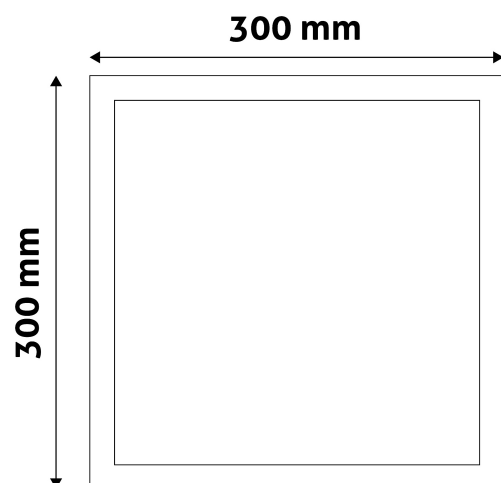

PRODUCT OUTLINE