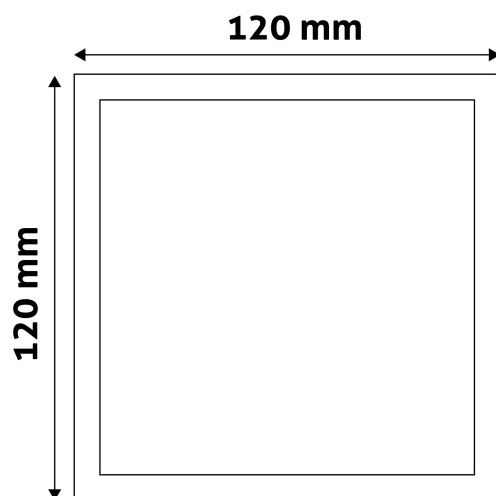

Wattage: 6W
Voltage: 220-240V
Beam angle: 120°
Dimmability: No
Lumen output: 410lm
Color temperature:
Lifetime: 25 000h
Energy class:
Type of LED: SMD
CRI: 80
IP standard: IP20

BOX PICTURE

Avide LED Ceiling Lamp Surface Mounted Square ALU 6W WW 3000K

PRODUCT SIZE

Width: 120mm
 Height: 31.5mm

CARDBOARD BOX

EAN: 5999097912424
 Packaging: 1/b 50/c 1600/p
 Dimensions: 125mm x 39mm x 125mm
 Net weight: 138g
 Gross weight: 148g

CARTON

EAN: 5999097912431
 Packaging: 1/b 50/c 1600/p
 Dimensions: 645mm x 220mm x 270mm
 Net weight: 6.9kg
 Gross weight: 7.4kg

PALLET EXAMPLE

Height:
 Width: 120cm (std Euro pallet)
 Mepth: 80cm (std Euro pallet)
 Cartons per pallet: 32carton/pallet
 Cartons per row:
 Net weight: 220.8kg
 Gross weight: 236.8kg

PRODUCT PICTURE

PRODUCT OUTLINE