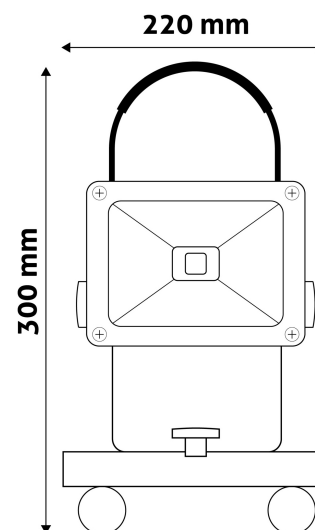

PRODUCT OUTLINE