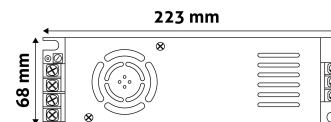

PRODUCT OUTLINE