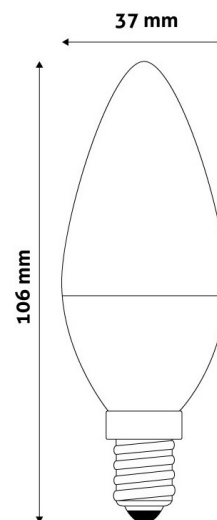

PRODUCT OUTLINE